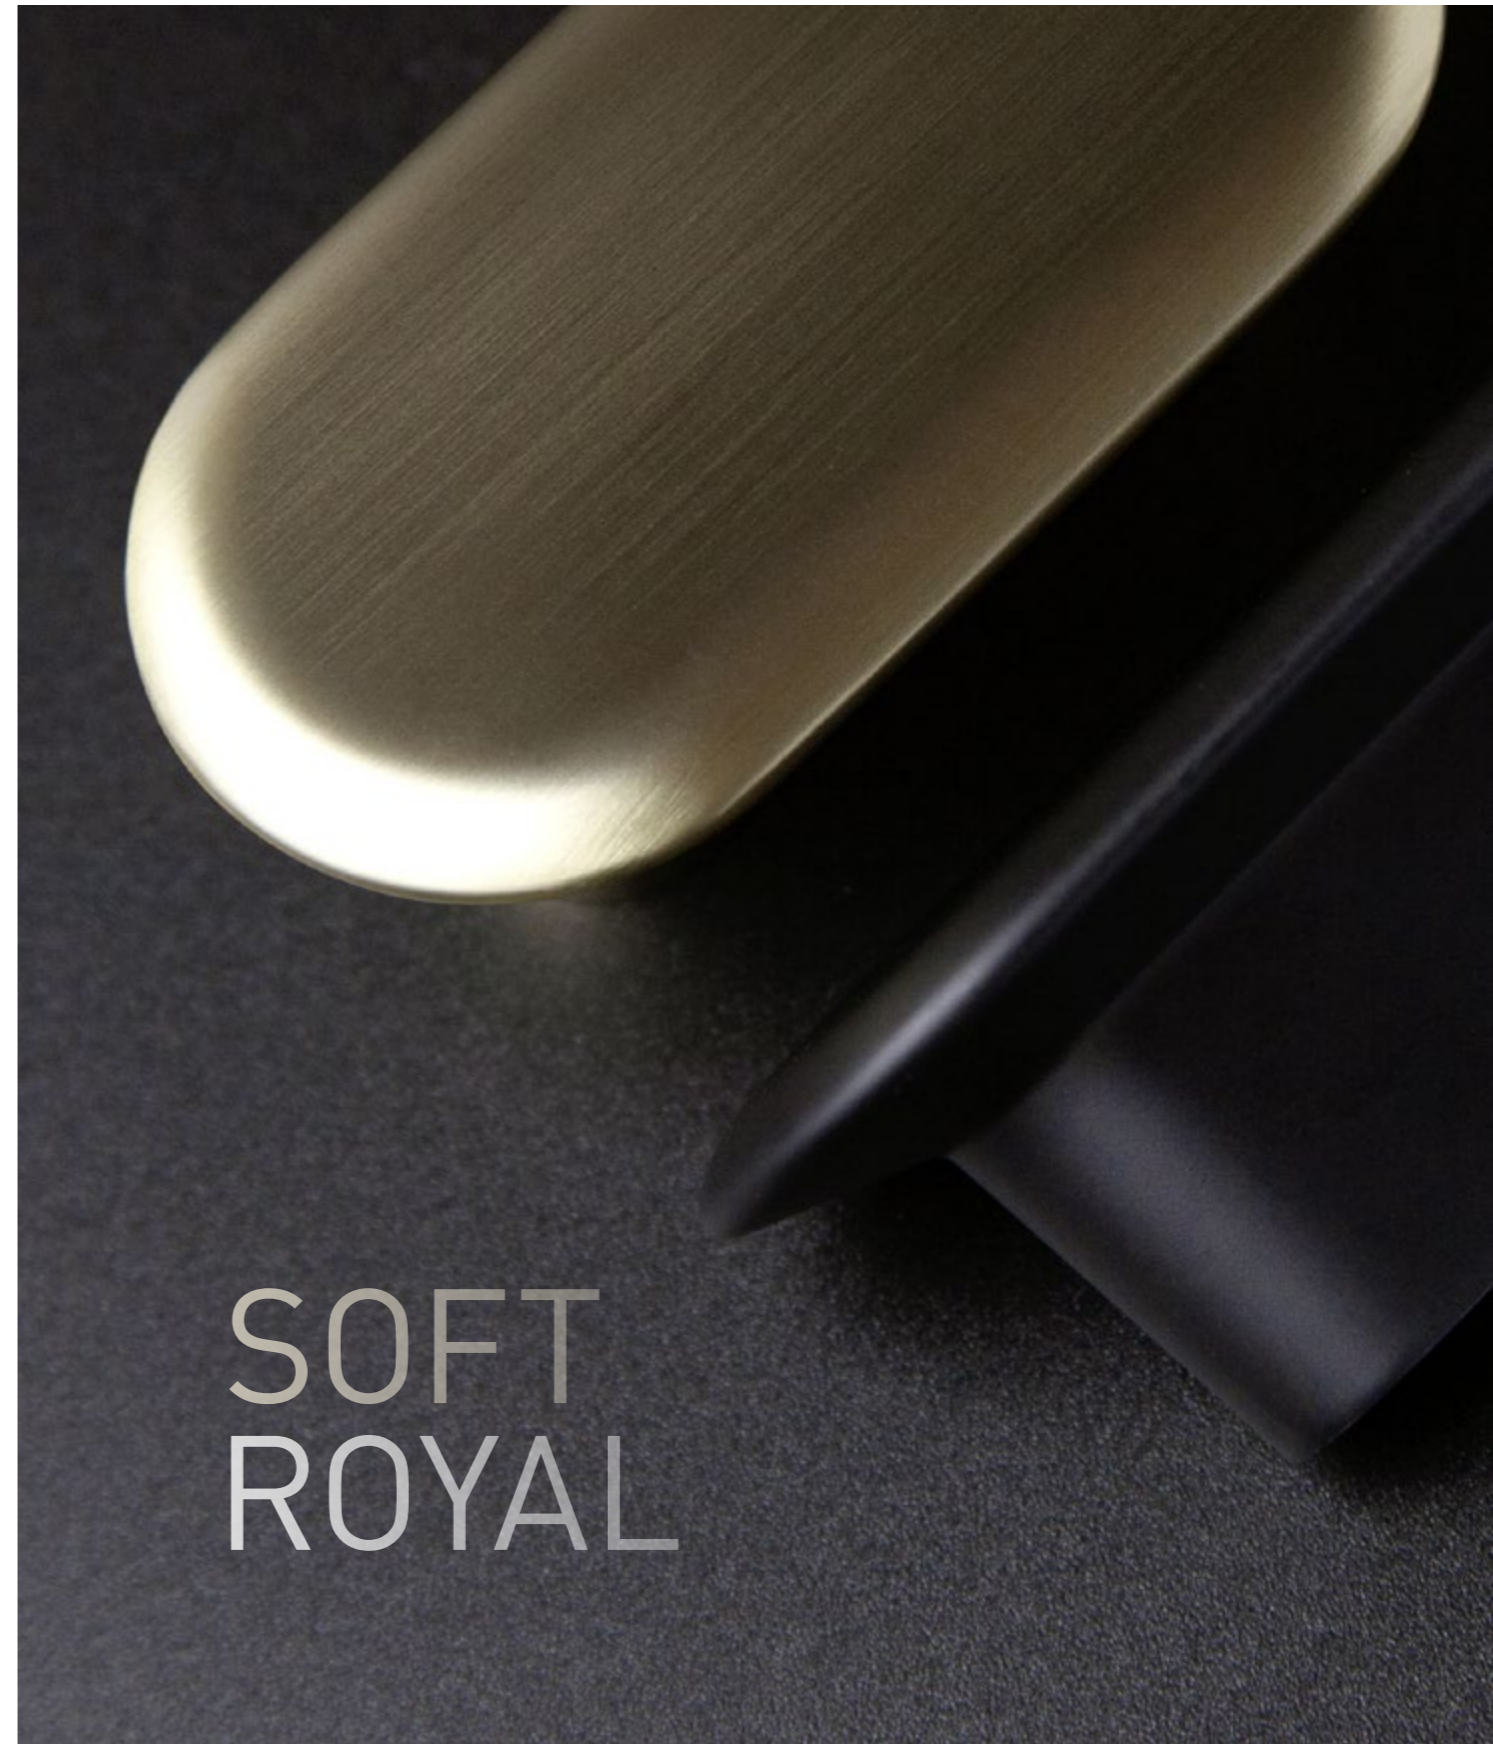

## SOFT ROYAL

ART.-NO.						
56510.****	32	32	64	26	-	M4/8

-  \*\*\*\*\*.0043 | Gold matt brushed
-  \*\*\*\*\*.0223 | Black super matt painted
-  \*\*\*\*\*.0174 | Stainless steel matt brushed
-  \*\*\*\*\*.0071 | Glossy chrome