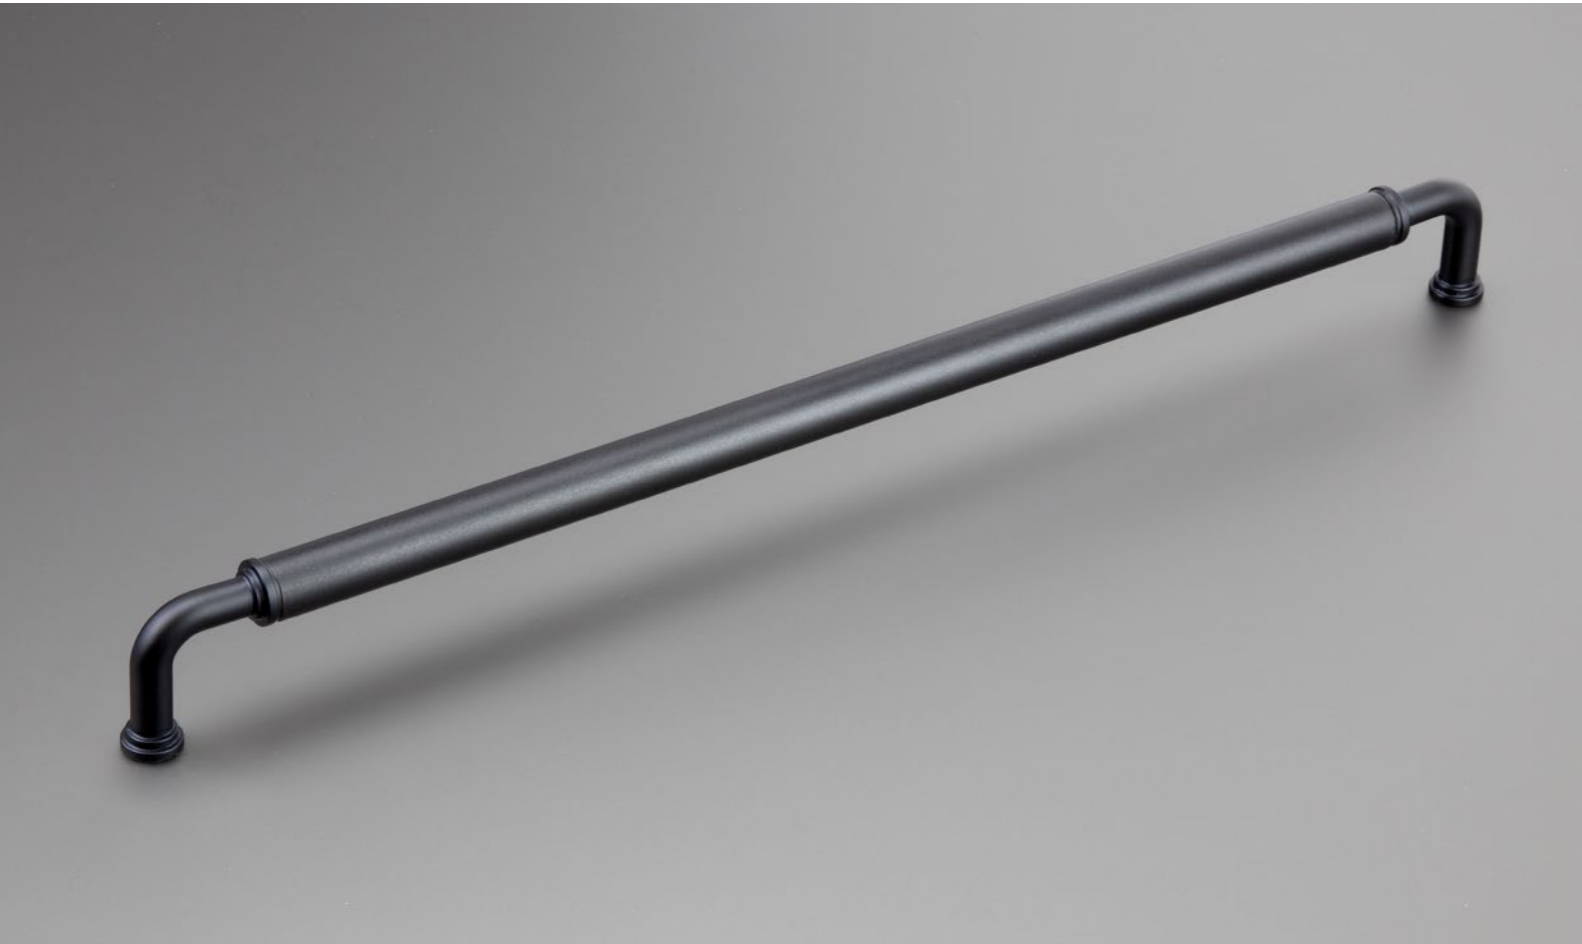

OUTLOOK

These handle designs are part of our new 2023 collection.
They are currently in the planning stage for implementation.

TUBE