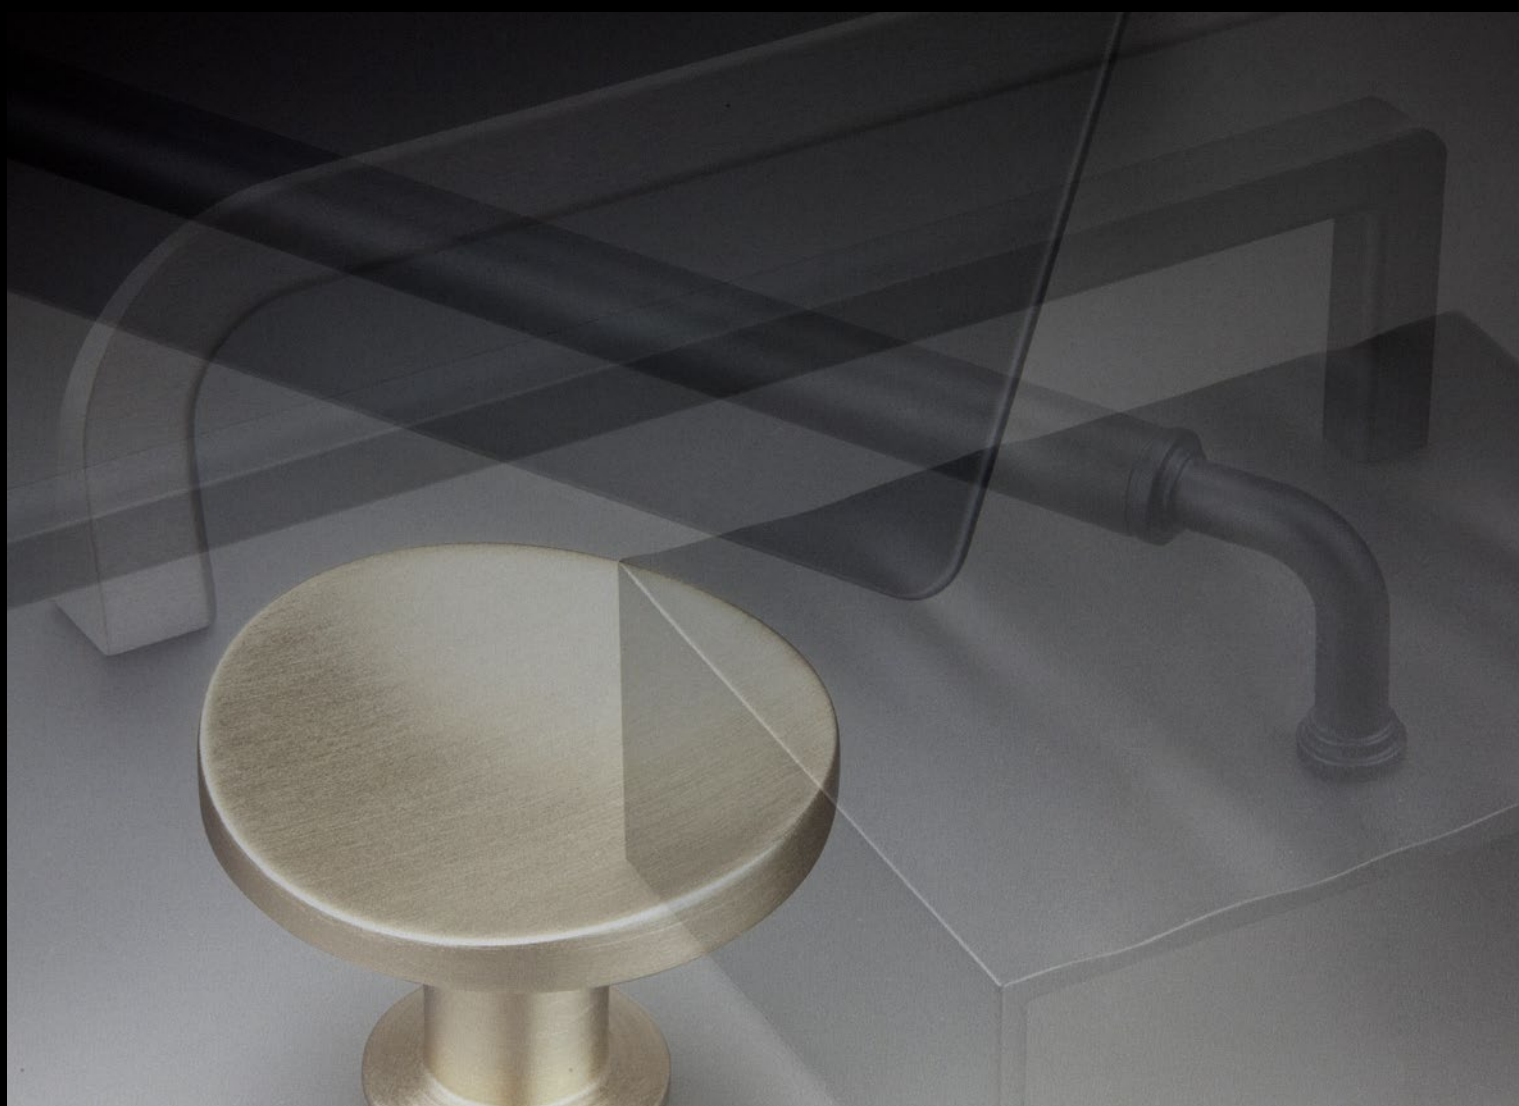

| Furniture fittings

METAL HANDLES

| TrendBook 2023

TREND BOOK 2023

FLYING AREA

ART.-NO.						
56527.****	64	50,4	157,7	28,7	-	M4/8

-  *****0223 | Black super matt painted
-  *****0174 | Stainless steel matt brushed
-  *****0071 | Glossy chrome

RAZOR

ART.-NO.						
56528.****	160	11	171	37	-	M4/8

- *****0223 | Black super matt painted
- *****0174 | Stainless steel matt brushed
- *****0071 | Glossy chrome

SHELL

ART.-NO.						
56529.****	-	-	-	29,7	40	M4/8