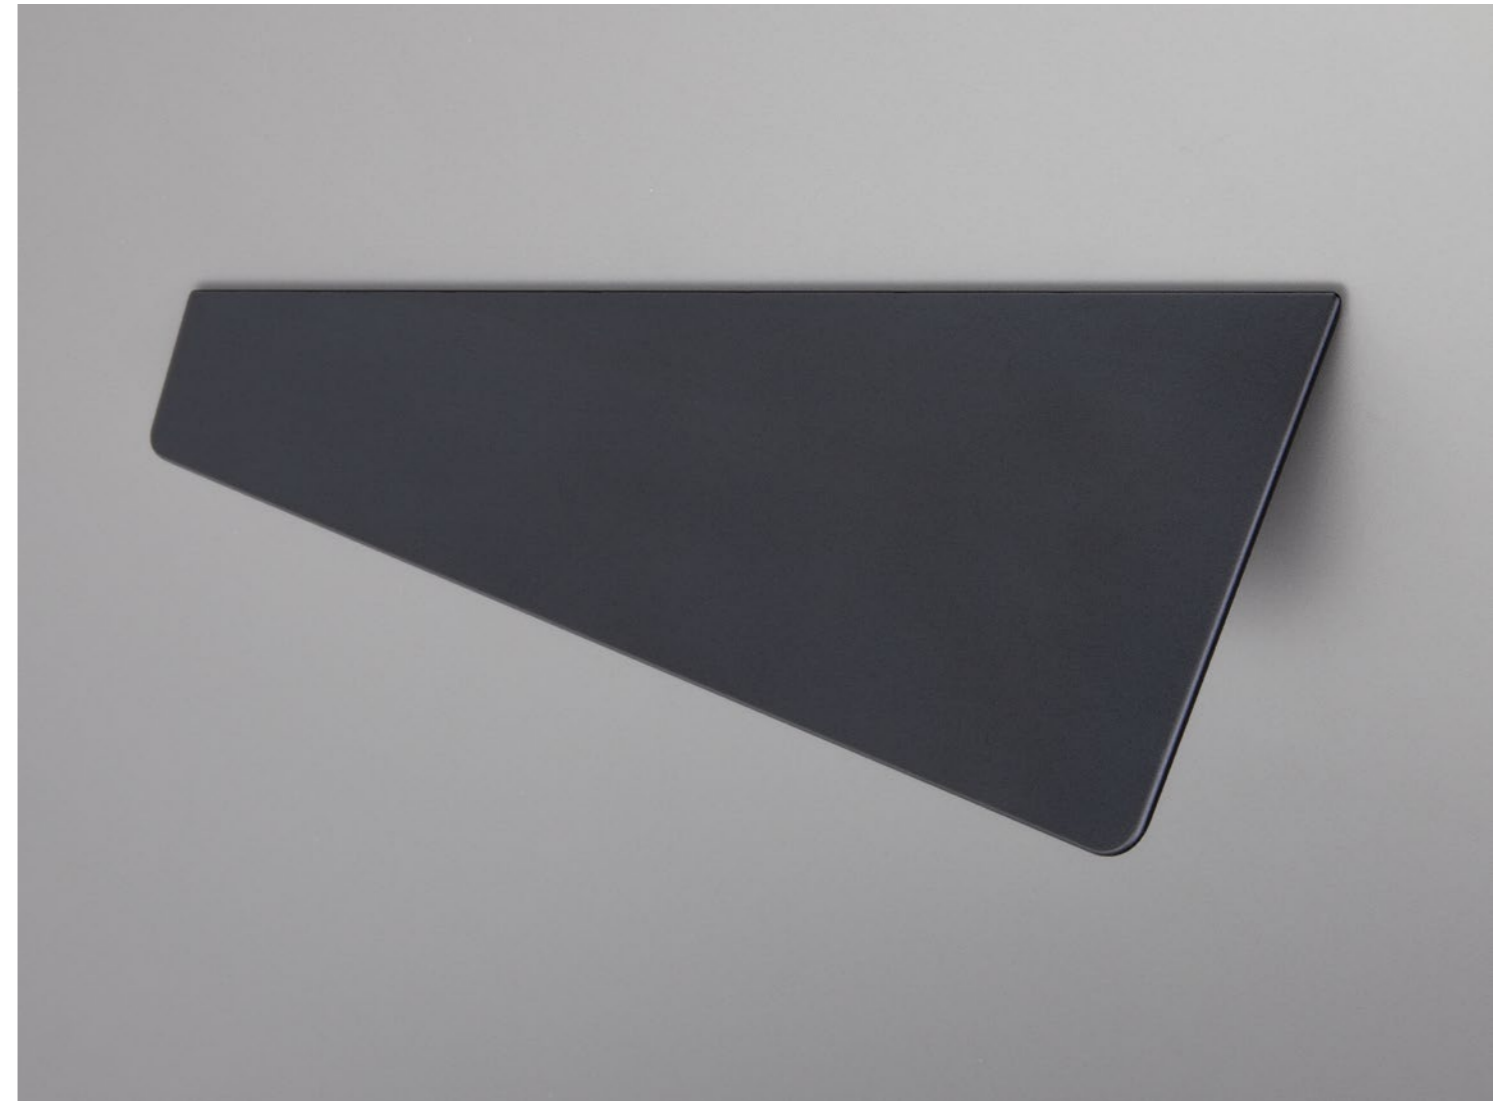

| Furniture fittings

METAL HANDLES

| TrendBook 2023

TREND BOOK 2023

FLYING AREA

ART.-NO.						
56527.****	64	50,4	157,7	28,7	-	M4/8

-  *****0223 | Black super matt painted
-  *****0174 | Stainless steel matt brushed
-  *****0071 | Glossy chrome

RAZOR

ART.-NO.						
56528.****	160	11	171	37	-	M4/8

- *****0223 | Black super matt painted
- *****0174 | Stainless steel matt brushed
- *****0071 | Glossy chrome

SHELL

ART.-NO.						
56529.****	-	-	-	29,7	40	M4/8