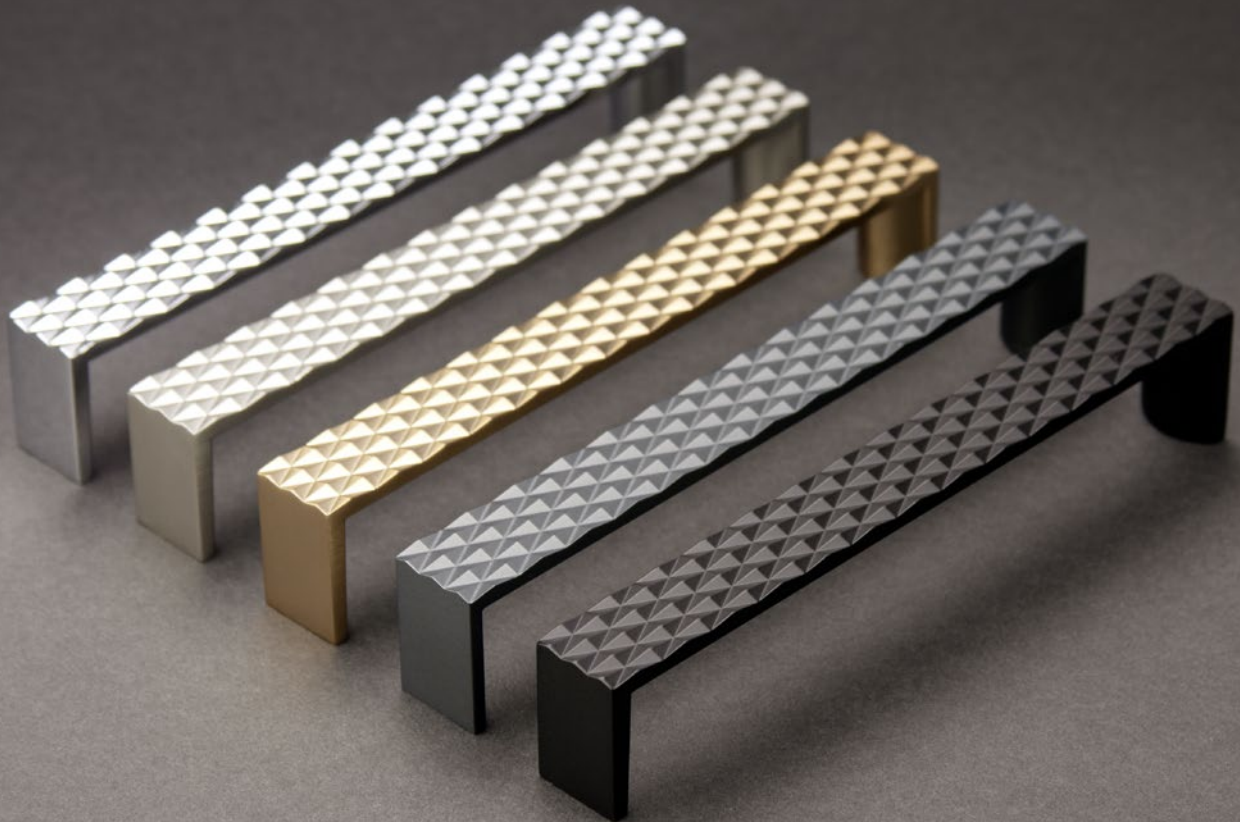

| Furniture fittings

METAL HANDLES

| TrendBook 2024

STRICT
STANDING ROLE
STYLE LINE
STRUCTURE DIAMOND
STRUCTURE
CARBON

TREND
BOOK
2024

STANDING ROLE

ART.-NO.						
56559.****	160	34,5	168	15	-	M4/8

- *****0071 | Glossy chrome
- *****0174 | Stainless steel matt brushed
- *****0043 | Gold matt brushed
- *****0267 | Warm titanium brushed
- *****0223 | Black super matt painted

STRICT

ART.-NO.						
56558.****	160	28	174	14	-	M4/8

- *****0071 | Glossy chrome
- *****0174 | Stainless steel matt brushed
- *****0043 | Gold matt brushed
- *****0267 | Warm titanium brushed
- *****0223 | Black super matt painted

STYLE LINE

ART.-NO.						
56553.0196.****	128	30	196	21	-	M4/8
56553.0228.****	160	30	228	21	-	M4/8
56553.0324.****	256	30	324	21	-	M4/8
56553.0388.****	320	30	388	21	-	M4/8
56553.0452.****	384	30	452	21	-	M4/8
56553.0516.****	448	30	516	21	-	M4/8
56553.0708.****	640	30	708	21	-	M4/8

- *****.0106 | Black matt anodized
- *****.0110 | Stainless steel matt brushed anodized

STRUCTURE DIAMOND

ART.-NO.						
56557.****	160	31	168	20	-	M4/8

-  *****.0071 | Glossy chrome
-  *****.0174 | Stainless steel matt brushed
-  *****.0043 | Gold matt brushed
-  *****.0267 | Warm titanium brushed
-  *****.0223 | Black super matt painted